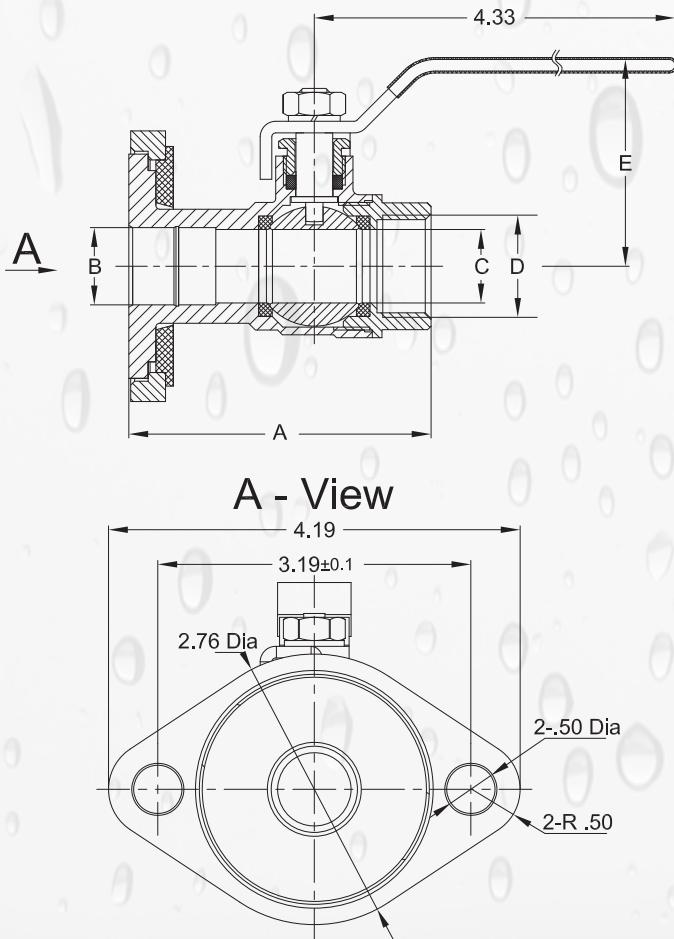

# Models: PFF75BTISOS, PFF1BTISOS, PFF125BTISOS

**Circulator Flange**  
**3/4", 1", 1-1/4"**  
**Threaded IPS Connection,**  
**Bronze**

Bronze threaded circulator flanges come with one (1) rotating flange with locking ring, two (2) bolts, two (2) hex nuts, lever handle and tee handle.

MODEL/PART NUMBER	PIPE SIZE	FLANGE MATERIAL	CONNECTION	PACKAGING	WT. lbs
PFF75BTISOS	3/4"	Bronze	Threaded IPS	Single w/nuts & bolts	2.2
PFF1BTISOS	1"	Bronze	Threaded IPS	Single w/nuts & bolts	2.23
PFF125BTISOS	1-1/4"	Bronze	Threaded IPS	Single w/nuts & bolts	2.56

MODEL/PART NUMBER	A	B	C	D	E
PFF75BTISOS	3.08	.79 Dia	.75 Dia	3/4" NPT	2.11
PFF1BTISOS	3.17	1.23 Dia	.98 Dia	1" NPT	2.26
PFF125BTISOS	3.48	1.38 Dia	1.14 Dia	1-1/4" NPT	2.42

PF	F	Pipe Size 75,1,125,150	Flange Material D,B	Construction Style S,T	ISO	Packaging Detail S,P
Power-Flo	Flange	75 = 3/4" 1 = 1" 125 = 1-1/4" 150 = 1-1/2"	D = Ductile Iron B = Bronze	S = Copper Sweat T = Threaded IPS	Isolation Flange with Ball Valve and dual handle option	S = Single with nuts & bolts P = Pair with nuts & bolts

**EXAMPLE:** PFF75DTP - Power-Flo Pumps - Pump Flange - 3/4" - Ductile Iron - Threaded - NON-ISO - Pair with nuts & bolts.

**Power-Flo Pumps & Systems**

a Power-Flo Technologies company

**WARNING:**  
 CANCER AND REPRODUCTIVE HARM-  
 WWW.P65WARNINGS.CA.GOV